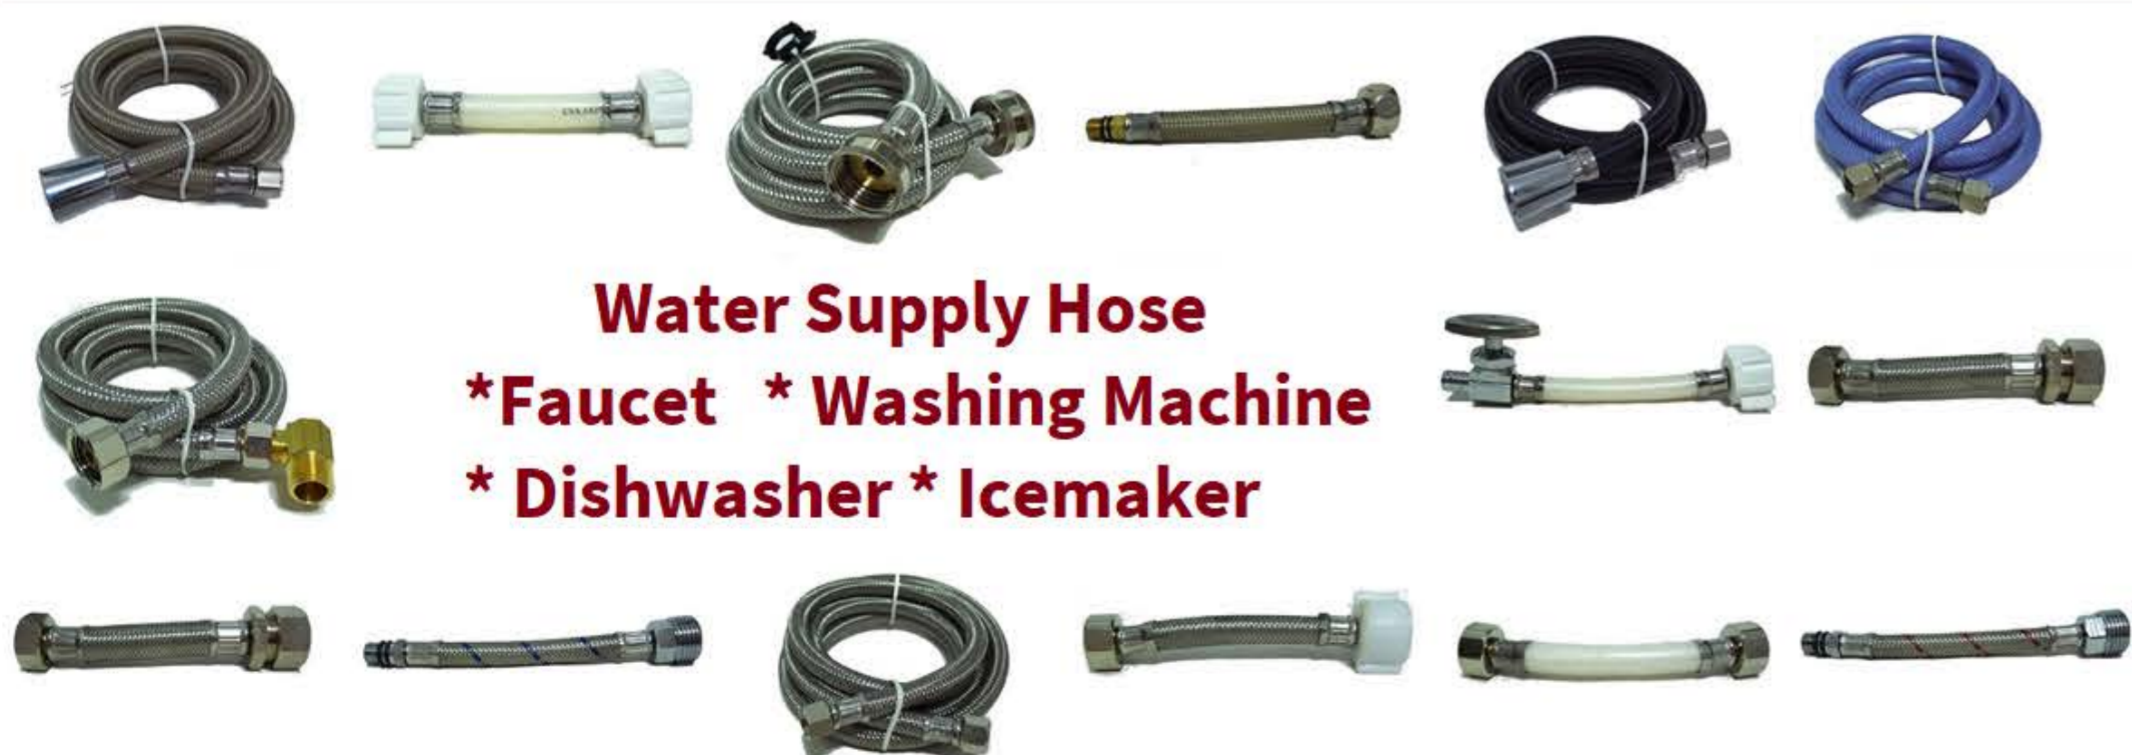

Dielectric Unions

Nipple & Pipe Fittings

Bidet Spray

Spare Parts

Teflon Tape

Escutcheons, Flange & Ceiling Plate

P-trap

Brass Ball Valve

Water Hammer Arrestor & Box

S.S. Strainers

Abrasive Clothes & Open Mesh

Hose Clamp

Water Supply Hose

- * Faucet
- * Washing Machine
- * Dishwasher
- * Icemaker

Air Gap

PVC Ball Valve
Check Valve
Foot Valve